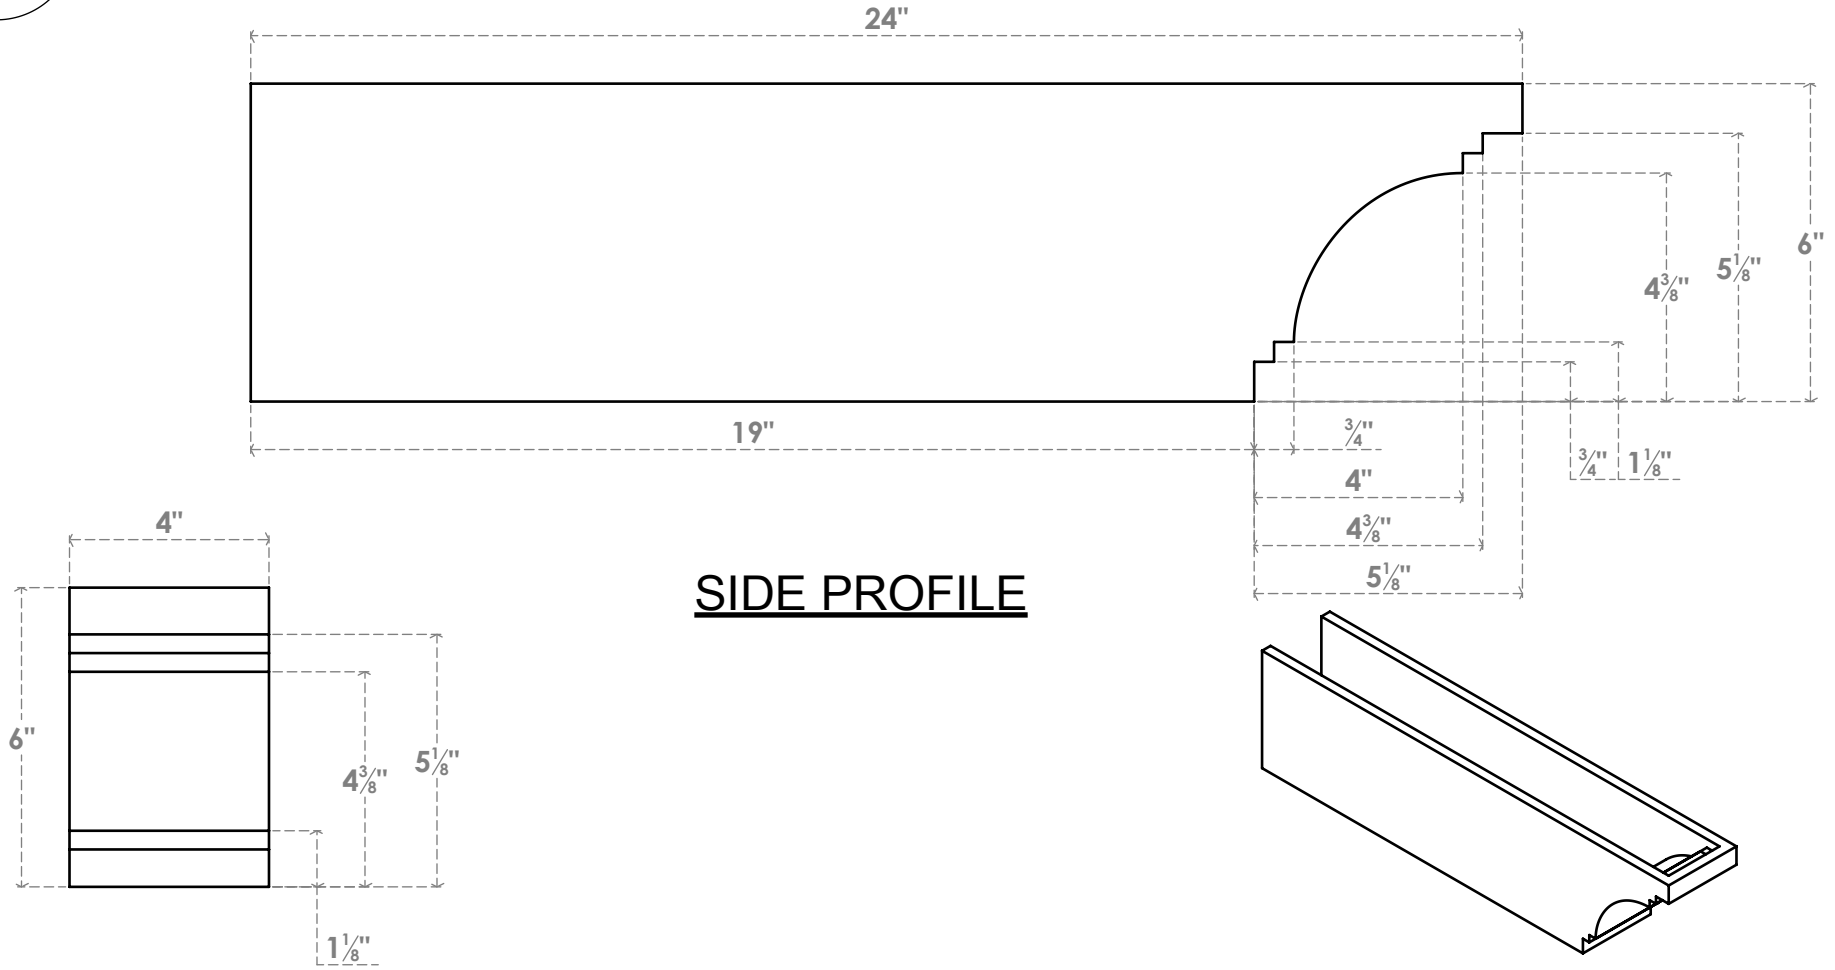

# RFTP04X06X24PEC

4"W X 6"H X 24"L PESCADERO ARCHITECTURAL GRADE PVC RAFTER TAIL

**EKENA**  
MILLWORK  
2300 WEST MAIN ST.  
CLARKSVILLE, TX 75426  
TOLL FREE: 866-607-0453  
WWW.EKENAMILLWORK.COM